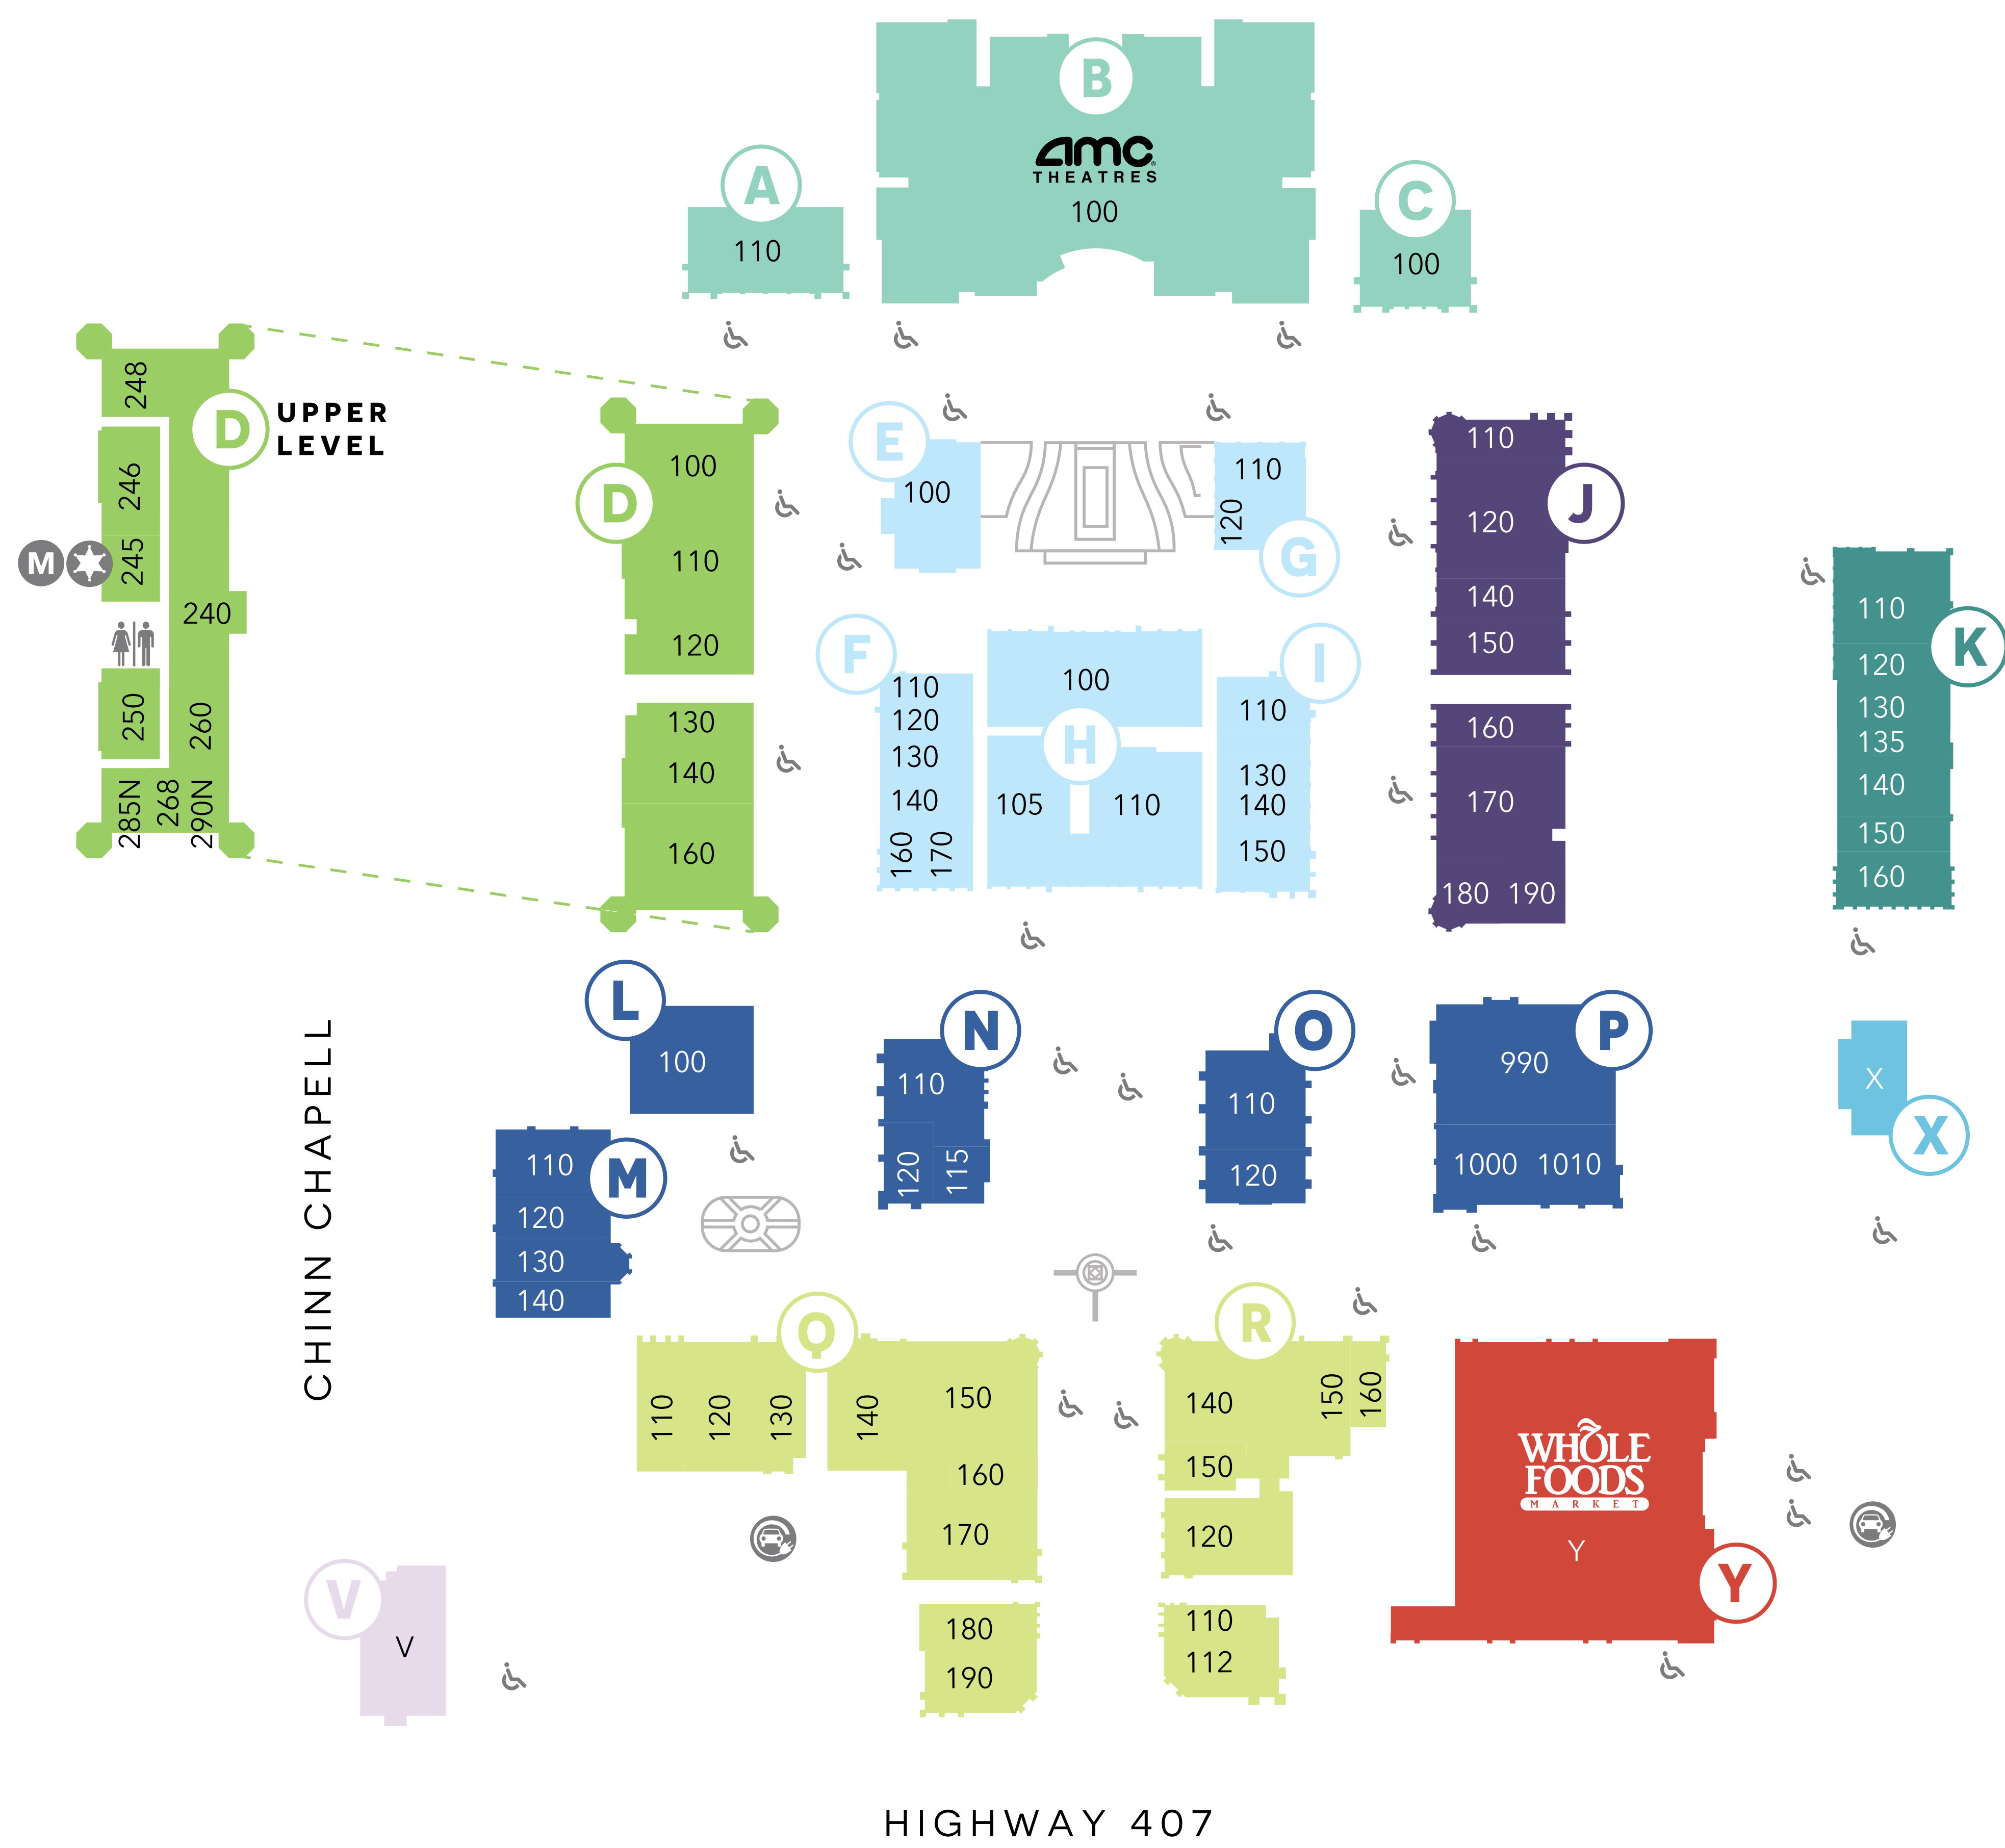

Delightfully

IN STORE

FM 2499

ACCESSORIES

- Q150 Banana Republic
- F140 Brightside Boutique
- Q120 Buckle
- I120 Claire's
- J170 Daily Thread
- F170 francesca's
- I110 Haven LaRae
- M140 Jack's Outfitters
- J180 Kendra Scott
- N120 Lucy Voss
- I140 LuvLeigh Apparel
- R160 Megan's Lifestyle Boutique
- I130 Sunglass Hut
- P130 Talbots

CHILDREN'S CLOTHING

- R160 Megan's Lifestyle Boutique
- J140 Neon Elephant

DINING

- G120 Ben & Jerry's
- E100 Blue Goose Cantina
- V Buffalo Wild Wings
- Q190 Corner Bakery
- J110 Delhió Indian Kitchen
- F110 Great American Cookies
- M110 Grimaldi's
- N110 Lambeau's America Kitchen & Tap
- A110 Mt. Fuji Steakhouse and Hibachi
- D100 Shoal Creek Tavern
- L100 Sip + Savor
- Q130 The Brass Tap
- H110 The Cheesecake Factory
- N115 Tiff's Treats
- K110 Torchy's Tacos
- Y Whole Foods Market

ENTERTAINMENT

- B100 AMC Theatres
- D140 Adventure Kids Playcare
- J120 Cheeky Monkeys

FURNITURE:

- R110 Lovesac
- R112 Sleep Number

GROCERY

- Y Whole Foods Market

HEALTH & BEAUTY

- Q140 Bath & Body Works
- P140 Buff City Soap
- Q160 Madison Reed
- P110 Mattison Avenue Salon & Suites
- F140 Merle Norman Cosmetics
- K135 Pigtales & Crewcuts
- Q110 Tangerine Salon
- D130 TEEZ Hair Studio
- K120 The Boardroom Salon for Men
- R140 Victoria's Secret
- R120 The Woodhouse Day Spa
- Y Whole Foods Market

JEWELRY & WATCHES

- Q150 Banana Republic
- F140 Brightside Boutique
- I120 Claire's
- O110 Chico's
- F170 francesca's
- I110 Haven LaRae
- M130 James Avery Craftsman
- J180 Kendra Scott
- N120 Lucy Voss
- R160 Megan's Lifestyle Boutique

- F160 NASR Brothers Jewelers
- I150 White House Black Market

MEN'S CLOTHING

- Q150 Banana Republic
- Q120 Buckle
- M140 Jack's Outfitters

MOVIE THEATRE

- B100 AMC

OPTICAL & EYEWEAR

- I130 Sunglass Hut
- K160 Visionworks

SALON & SPAS

- Q160 Madison Reed
- P110 Mattison Avenue Salon & Suites
- D120 Onyx Nail Bar
- K140 Plus Nails Bar
- K135 Pigtales & Crewcuts
- Q110 Tangerine Salon
- D130 TEEZ Hair Studio
- K120 The Boardroom Salon for Men
- R120 The Woodhouse Day Spa

SERVICES

- F130 Body20
- X
- D160 Compass Realty
- K150 FedEx Office
- D260 Highland Village Smile Studio
- D285 Inspire Yoga
- D245 Management Office
- D245 Security Office

SHOES

- Q120 Buckle
- I110 Haven LaRae
- Q170 Loft
- R160 Megan's Lifestyle Boutique
- J140 Neon Elephant

SNACKS & DRINKS

- G120 Ben & Jerry's
- F110 Great American Cookies
- N115 Tiff's Treats
- Y Whole Foods Market

TOYS & HOBBIES

- J150 Learning Express

WOMEN'S CLOTHING

- Q150 Banana Republic
- Q120 Buckle
- O110 Chico's
- J170 Daily Thread
- F170 francesca's
- I110 Haven LaRae
- M140 Jack's Outfitters
- Q170 Loft
- N120 Lucy Voss
- I140 LuvLeigh Apparel
- R160 Megan's Lifestyle Boutique
- O120 Soma
- P130 Talbots
- R140 Victoria's Secret
- I150 White House Black Market

SCAN TO LEARN MORE